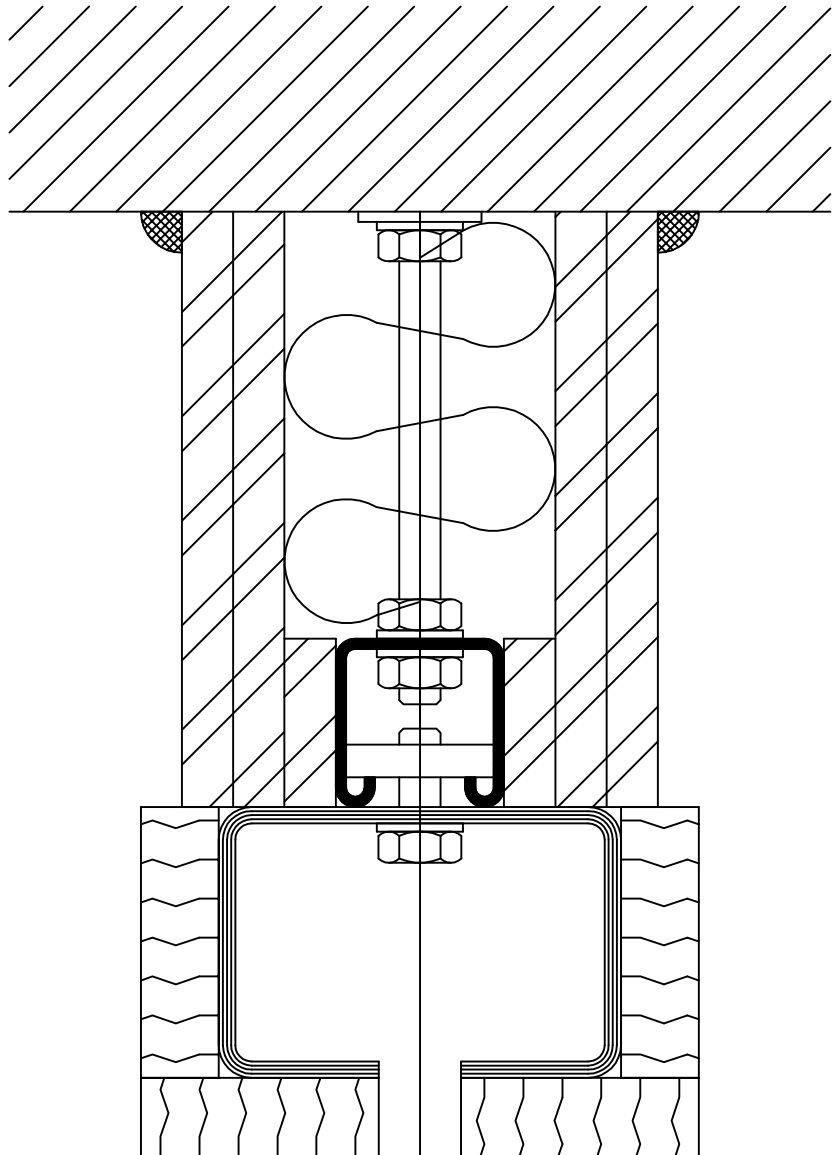

vertical section

track suspension,
fire baffle, track
and track cladding

brockhouse

Brockhouse Modernfold Ltd
Kay One, 23 The Tything, Worcester, WR1 1HD
Tel: 01905 330055 Fax: 01905 330234
Email: sales@brockhouse.net

SYSTEM: Series 615F

TITLE : Fire Baffle & Cladding

ALL DIMENSIONS IN MILLIMETRES - DO NOT SCALE ©

REV & DATE
28/04/2008

DRAWN BY
Andrew Hughes

DRAWING REF: 615F.1